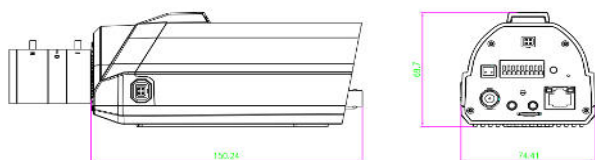

Dimensions