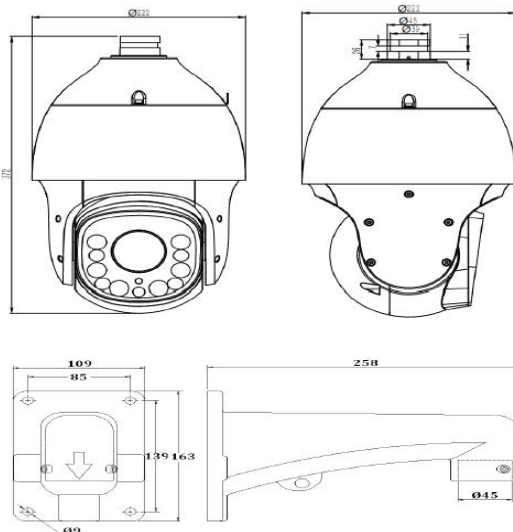

Dimensions

Camera	
Image Sensor	1/2.8" 5MP CMOS
Effective Pixels	5MP (2592x1944)
Signal System	PAL/NTSC
Minimum Illumination	Color: 0.002 Lux @(F1.6, 50IRE, ICR off); Black&White:0.001Lux @(F1.6,ICR on); 0 Lux with IR on
White Balance	Auto/ ATW/ Manual
AGC	Auto/ Manual
S/N Ratio	≥ 55dB
BLC	Y
HLC	Y
Smart Defog	Y
WDR	140dB
Digital Noise Reduction	3D DNR
Exposure Mode	Auto/ Manual/ Iris First/ Shutter First
Shutter Time	1/1s-1/100000s
Day& Night	Dual-ICR
Optical Zoom	30 X
Digital Zoom	16 X
Privacy Masking	24 Dynamic Privacy Masks; Optional Multiple Colors
Auto Focus	Auto/ Semi-automatic/ Manual
OSD	16x16,32x32,24x24,48x48,64x64,96x96 Character Size Time/Date/Week/Character Superposition in 5 Regions PTZ Angle Superposition
S/N Ratio	>60dB
Lens	
Focal Length	4.7-141mm, 30x
Zoom Speed	Approx.5s(Optical Wide-Tele)
Angle of View	69.5°(w)~2.7°(t)
Minimum Working Distance	1-1.5m(Wide-Tele)
Aperture Range	F1.5-F4.0
Pan & Tilt	
Pan Range	360° Endless
Pan Speed	Pan Manual Speed: 0.1°-240°/s Pan Preset Speed: 240°/s
Preset Accuracy	±0.2°
Tilt Range	-16°-90° (Auto Flip)
Tilt Speed	Tilt Manual Speed: 0.1°-240°/s Tilt Preset Speed: 240°/s
Proportional Zoom	Rotation Speed Can Be Adjusted Automatically According to Zoom Multiples
3D Position	Y
Number of Preset	500
Scan	8
Cruise	8, up to 32 Presets per Cruise
Pattern	8, Each One With 600s Memory or 300 Orders
Power Loss Recovery	Y
Guard Action	Preset/ Cruise/ Pattern/ Scan
PTZ Position Display	Y
Freeze Frame	Y
RS-485 Protocols	PTZ_PELCO_D, PTZ_PELCO_P, PTZ_TC615_P, DOME_PELCO_D, DOME_PELCO_P, DOME_PLUS
Infrared	
IR Irradiation Distance	450m
IR Irradiation Angle	Adjustable by Zoom
Interface	
Audio Input	1-ch Mic in(Line in Interface) Line Input 2-2.4V[p-p]; Output Impedance 1KΩ, ±10%
Audio Output	1-ch, Line level, Impedance: 600Ω
Communication Interface	1-ch RJ45 10M/ 100M Ethernet Interface
Alarm Input	1-ch
Alarm Output	1-ch
On-board Storage	MicroSD Card Slot, up to 128GB
Network	
Ethernet	10Base-T/100Base-TX RJ45 Connector
Main Stream	2592x1944@18fps; 2560x1920@20fps; 2592x1520@25fps; 2560x1440@25fps; 2048x1536@25/30fps; 1920x1080@25/30fps; 1280x960@25/30fps; 1280x720@25/30fps
Sub Stream	704x576@25/30fps; 640x360@25/30fps; 704x288@25/30fps; 352x288@25/30fps
Third Stream	704x576@25/30fps; 640x480@25/30fps; 352x288@25/30fps
Image Compression	S+265/H.265/H.264, Encoding with Baseline/Main/High Profile
ROI Encoding	7 Dynamic Areas for Both Main and Sub Stream
Audio Compression	G711A/G711U/ADPCM/AAC
Protocols	IPv4/IPv6/ HTTP/ HTTPS/ 802.1x/ Qos/ FTP/ SMTP/ UPnP/ SNMP/ DNS/ DDNS/ NTP/ RTSP/ RTP/ TCP/ UDP/ IGMP/ ICMP/ DHCP/ PPPoE
Remote Connection	10 Users Access at the Same Time
User Permission	Up to 32 Users, 4 Levels
Security Measures	User Authentication (ID and PW), Host Authentication (MAC Address), IP Address Filtering
Web Browser	IE8, IE9, IE10, IE11, Firefox24
System Compatibility	ONVIF (Profile S), SDK
Advance	
Video Analytics	Tripwire / Double Tripwire / Perimeter / Object Abandon / Object Lost / Running / Loitering / Parking / Audio Abnormal Detection / Video Abnormal Detection
Intelligent Alarm	Harsh Voice Alarm / Motion Detection / Mask Alarm / Port Alarm / Network Disable Alarm / IP Conflict / MAC Conflict Detection
General	
Language	English, Spanish, Korean, Italian, Turkish, Thai, Russian, Polish, French, Traditional Chinese, Simplified Chinese
Operating Conditions	-40°C 70°C, 0~95% RHG
Power Supply	AC24V 3A
Power Consumption	38.6W MAX
Circuit Protection	6000V Lightning/ Surge 4000V Protection
Impact Protection	IP66
IR LEDs	10pcs
Dimensions	372mm x 222mm x 222mm
Weight	4.8KG (IP PTZ Only), 7.5KG (with Packing Box)