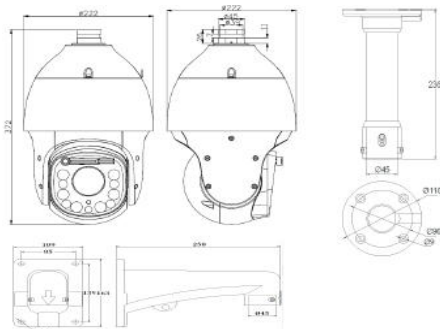

**Dimensions**

<b>Camera</b>	
Image Sensor	1/1.8" CMOS
Effective Pixels	1920(H)x1080(V)
Signal System	PAL/NTSC
Minimum Illumination	Color: 0.0004 Lux @(F1.6,AGC ON) Black&White:0.0001Lux @(F1.6,AGC ON), 0 Lux with IR
White Balance	Auto / ATW / Manual / Sunny / Natural / Warm / Fluorescent / Incandescent / Lock White Balance
AGC	Auto/ Manual
S/N Ratio	≥ 55dB
BLC	YES
HLC	YES
Smart Defog	Auto/ Manual
WDR	140dB
Digital Noise Reduction	3D DNR
Exposure Mode	Auto/ Manual/ Iris First/ Shutter First
Shutter Time	1/1s-1/100000s
Day& Night	Dual-ICR
Optical Zoom	44 X
Digital Zoom	16 X
Privacy Masking	24 Dynamic Privacy Masks; Optional Multiple Colors
Auto Focus	Auto / Semi-automatic / Manual
OSD	16x16,32x32,24x24,48x48,64x64,96x96 Character Size Time/Date/Week/Character Superposition in 5 Regions PTZ Angle Superposition (support Chinese and English)
<b>Lens</b>	
Focal Length	6 - 264mm, 44x
Zoom Speed	Approx.5s(Optical Wide-Tele)
Angle of View	61.2°(w)~2°(t)
Minimum Working Distance	1-1.5m(Wide-Tele)
Aperture Range	F1.5 ~ F4.8
<b>Pan &amp; Tilt</b>	
Pan Range	360° Endless
Pan Speed	Pan Manual Speed: 0.1° -240°/s Pan Preset Speed: 240°/s stepless
Preset Accuracy	±0.2°
Tilt Range	-16°~90° (Auto Flip)
Tilt Speed	Tilt Manual Speed: 0.1°-240°/s Tilt Preset Speed: 240°/s
Proportional Zoom	Rotation Speed Can Be Adjusted Automatically According to Zoom Multiples
3D Position	YES
Number of Preset	500
Scan	8
Cruise	8, Each One With 600s Memory or 300 Orders
Power loss recovery	YES
Guard Action	Preset / Cruise / Pattern / Scan
PTZ Position Display	YES
Freeze Frame	YES
RS-485 Protocols	PTZ_PELCO_D, PTZ_PELCO_P, PTZ_TCG15_P, DOME_PELCO_D, DOME_PELCO_P, DOME_PLUS
<b>Infrared</b>	
IR Irradiation Distance	Up to 450 mtr
IR Irradiation Angle	Adjustable by Zoom
<b>Interface</b>	
Audio Input	1-ch Line in Interface
Audio Output	1-ch Line level, Built-in speaker optional
Ethernet	1-ch RJ45 10M/ 100M
Alarm Input	8-ch
Alarm Output	2-ch
On-board Storage	MicroSD Card Slot supports up to 256GB
BNC	1.0Vp-p / 75Ω, NTSC (or PAL) Composite
RS-485	1-ch
RESET	YES
<b>Network</b>	
Ethernet	10Base -T/100Base-TX RJ45 Connector
Max.Image Resolution	1920x1080
Main Stream	1920x1080@50/60fps; 1280x960@50/60fps; 1280x720@50/60fps; 640x480@50/60fps; 704x576@50/60fps; 704x480@50/60fps
Sub Stream	704x576@25/30fps; 704x480@25/30fps; 704x288@25/30fps; 704x240@25/30fps; 352x240@25/30fps; 352x288@25/30fps
Third Stream	1920x1080@25/30fps; 1280x720@25/30fps; 640x480@25/30fps; 704x576@25/30fps; 704x480@25/30fps; 704x288@25/30fps; 704x240@25/30fps; 352x240@25/30fps; 352x288@25/30fps
Image Compression	H.265 / H.265 / H.264, Encoding with Baseline / Main / High Profile
ROI Encoding	7 Dynamic Areas for Both Main and Sub Stream
Audio Compression	G711A / G711U / ADPCM / AAC
Protocols	TCP / UDP / HTTP / MULTICAST / UPnP / DHCP / PPPoE / DDNS / NFS / FTP / NTP / RTP / RTSP / IPv6 / SNMP / SMTP
Remote Connection	10 Users Access at the Same Time
User Permission	Up to 32 Users, 4 Levels
IP Address	Support static, dynamic IP address, Customized MTU , Customized Network card
Web Browser	IE8,IE9,IE10,Chrome8+, Firefox3.5+
System Compatibility	ONVIF (Profile S), SDK,CGI,P2P
<b>Advance</b>	
Autotracking Early Warning(AEW)	Support perimeter alert and tripwire alert, can be linked with laser, white light, warning sound (support customized), tracking, can set customized three-level alert
Video Analytics(IVA)	Heat Map / Tripwire / Double Tripwire / Perimeter / Object Abandon / Object Lost / Running / Loitering / Parking / Early Warning / Crowd / Audio Abnormal Detection / Video Abnormal Detection / People Counting / On duty Detection / Auto tracking
Smart-tracking	By Panorama / Manual / Behavior analysis Tracking
Intelligent Alarm	Motion Detection, Mask Alarm, Harsh Voice Alarm, Video Lost Alarm, Cable disconnected, IP Conflict, Unauthorized Access, Disk full, Disk R/W Error, MAC Address Conflict, FTP Server Exception
<b>General</b>	
Language	English, Spanish, Korean, Italian, Turkish, Thai, Russian, Traditional Chinese, Simplified Chinese, Polish, French
Operating Conditions	-40°C-70°C, 0~95% RHG
Power Supply	AC24V 3A
Power Consumption	40W MAX
Circuit Protection	6000V Lightning/ Surge 4000V Protection
Impact Protection	IP66
IR LEDs	8pcs
White LEDs	2pcs
Wiper	YES
Dimensions	372mm x 222mm x 222mm
Weight	5.45KG (IP PTZ Only), 8.15KG (with Packing Box)