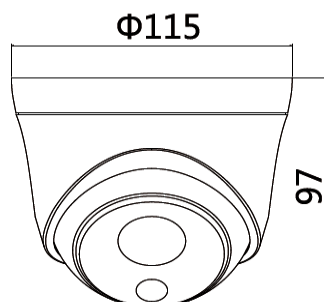

Dimensions

Camera	
Image Sensor	1/2.7" CMOS
Core Processor	ARM9 Architecture
Operating System	Embedded Linux
Signal System	PAL/NTSC
Min. Illumination	Color: 0.05 Lux B/W: 0.01Lux
Shutter Time	1s to 1/100,000s
Lens	2.8 mm
Day& Night	IR Cut Filter
WDR	100 dB
DNR	3D DNR
Compression Standard	
Video Compression	S+265 / H.265 / H.264 / M-JPEG
Video Bit Rate	32Kbps ~ 8Mbps
Image	
Max Resolution	1920 x 1080
Frame Rate	PAL: 1080p@20fps, 960p@25fps, 720p@25fps, D1@25fps NTSC: 1080p@20fps, 960p@30fps, 720p@30fps, D1@30fps
Stream	Mainstream: 1080P (1920*1080) Substream: 4CIF (704*480)
Image Settings	Brightness, Saturation, Contrast, Flip Mode Adjustable by Client Software or Web Browser
HLC	Yes
Smart Defog	Yes
OSD	16x16, 32x32, 48x48 Size Letters Such as Week, Date, Time, Total 1 Regions
Network	
Browser	Built-in Web Server
NTP	Yes
Video Analytics	Tripwire / Perimeter
Alarm Trigger	Motion Detection / IP Conflict / MAC Conflict / Mask Alarm
Protocols	TCP / UDP / HTTP / MULTICAST / UPnP / DHCP / DDNS / FTP / NTP / RTSP / SMTP
User Permission	4 Level / 8 Users
System Compatibility	ONVIF (Profile S), P2P
Interface	
Communication Interface	1-ch RJ45 10M / 100M Ethernet Interface
General	
Language	English, Simplified Chinese, Traditional Chinese, Spanish, Italian, Korean, Turkish, Russian, Thai, Polish, French
Operating Conditions	-35°C~60°C, 0~95% RHG
Power Supply	DC 12 V ± 25%, POE
Power Consumption	Max. 3W(IR OFF) (ICR Instant Switch 5.5W)
Impact Protection	IP 66
IR Range	20-30m
Dimensions	115mm(diameter) * 97mm(height)
Weight	0.5KG