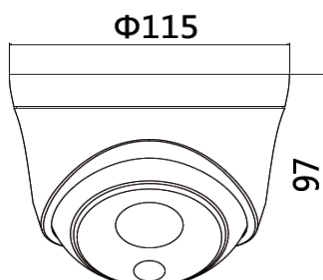

Dimensions

Camera	
Image Sensor	1/2.7" CMOS
Core Processor	ARM9 Architecture
Operating System	Embedded Linux
Signal System	PAL/NTSC
Min. Illumination	Color: 0.05Lux B/W: 0.01Lux
Shutter Time	1s to 1/100,000s
Lens	2.8 mm
Wide Dynamic Range	100dB
Digital Noise Reduction	3D DNR
Compression Standard	
Video Compression	S+265 / H.265 / H.264 / M-JPEG
Video Bit Rate	32Kbps ~ 16Mbps
Image	
Max. Image Resolution	1920 x 1080
Frame Rate	PAL: 1080p@25fps, 960p@25fps, 720p@25fps, D1@25fps NTSC: 1080p@30fps, 960p@30fps, 720p@30fps, D1@30fps
Stream	Mainstream: 1080P (1920*1080) Substream: 4CIF (704*480)
Image Settings	Brightness, Saturation, Contrast, Flip Mode Adjustable by Client Software or Web Browser
HLC	Yes
Smart Defog	Yes
OSD	16×16, 32×32, 48×48 Size Letters Such as Week, Date, Time, Total 1 Regions
Network	
Browser	Built-in Web Server
NTP	Yes
Video Analytics	Tripwire / Perimeter
Alarm Trigger	Motion Detection / IP Conflict / MAC Conflict / Mask Alarm
Protocols	TCP / UDP / HTTP / MULTICAST / UPnP / DHCP / DDNS / FTP / NTP / RTSP / SMTP
User Permission	4 Level / 8 Users
System Compatibility	ONVIF (Profile S), P2P
Interface	
Communication Interface	1-ch RJ45 10M / 100M Ethernet Interface
General	
Language	English, Simplified Chinese, Traditional Chinese, Spanish, Italian, Korean, Turkish, Russian, Thai, Polish, French
Operating Conditions	-35°C~60°C, 0~95% RHG
Power Supply	DC 12 V ± 25%, POE
Power Consumption	Max. 3W(IR OFF) (ICR Instant Switch 5.5W)
Impact Protection	IP 66
IR Range	20-30m
Dimensions	115mm(diameter) * 97mm(height)
Weight	0.6KG