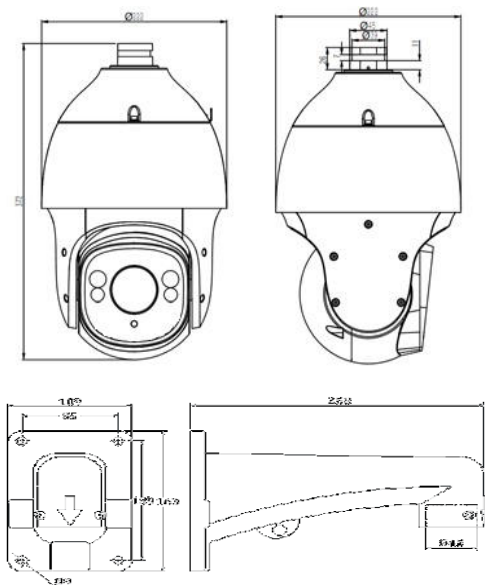

Dimensions

Camera	
Image Sensor	1/2.8" CMOS
Effective Pixels	1920(H)x1080(V)
Signal System	PAL/NTSC
Minimum Illumination	Color: 0.002 Lux @(F1.5,AGC ON) Black&White:0.001Lux @(F1.5,AGC ON) 0 Lux with IR
White Balance	Auto/ ATW/ Manual
AGC	Auto/ Manual
S/N Ratio	≥ 55dB
BLC	Y
HLC	Y
Smart Defog	Y
WDR	100dB
Digital Noise Reduction	3D DNR
Exposure Mode	Auto/ Manual/ Iris First/ Shutter First
Shutter Time	1/1s-1/100000s
Day& Night	Dual-ICR
Optical Zoom	20x
Digital Zoom	16x
Privacy Masking	24 Dynamic Privacy Masks Programmable; Optional Multiple Colors
Picture Overlay	200 x 200, BMP 24bit, Zone Configurable
OSD	16x16,32x32,24x24,48x48,64x64,96*96 Character Size, Time/ Date/ Week/ Character Superposition in 5 Regions PTZ Angle Superposition
Lens	
Focal Length	5.2mm~98mm
Zoom Speed	Approx. <4s(Optical Wide-Tele)
Angle of View	55.8°(w)~3.2°(t)
Aperture Range	F1.5-F3.0
Pan & Tilt	
Pan Range	360° Endless
Pan Speed	Pan Manual Speed: 0.1° -180°/s Pan Preset Speed: 400°/s
Preset Accuracy	±0.2°
Tilt Range	-16°-90° (Auto Flip)
Tilt Speed	Tilt Manual Speed: 0.1°-120°/s Tilt Preset Speed: 180°/s
Proportional Zoom	Rotation Speed Can Be Adjusted Automatically According to Zoom Multiples
3D Position	Y
Number of Preset	500
Scan	8
Cruise	8, up to 32 Presets per Cruise
Pattern	8, Each One With 600s Memory or 300 Orders
Power Loss Recovery	Y
Guard Action	Preset/ Cruise/ Pattern/ Scan
PTZ Position Display	Y
RS-485 Protocols	PTZ_PELCO_D, PTZ_PELCO_P, PTZ_TC615_P, DOME_PELCO_D, DOME_PELCO_P, DOME_PLUS
Infrared	
IR Irradiation Distance	80~100m
IR Irradiation Angle	Adjustable by Zoom
Interface	
Audio Input	1-ch W/M In-Line In Interface
Audio Output	1-ch Line level, Impedance: 600Ω
Communication Interface	1-ch RJ45 10M/ 100M Ethernet Interface and
Alarm Input	1-ch
Alarm Output	1-ch
On-board Storage	MicroSD Card Slot, up to 128GB
BNC Output & RS485	N/A
Extension	N/A
Network	
Ethernet	10Base-T/100Base-TX RJ45 Connector
Max. Image Resolution	1920x1080
Main Stream	1920x1080@25/30fps; 1280x960@25/30fps; 1280x720@25/30fps;1280x720@50/60fps 704x576@25/30fps;704x480@50/60fps
Sub Stream	704x576@25fps/704x480@30fps 352x288@25fps/352x240@30fps 176x144@25fps/176x120@30fps
Third Stream	352x288@25fps/352x240@30fps
Image Compression	H.265/MJPEG/H.264 Encoding with Baseline/Main/High Profile
ROI Encoding	7 Dynamic Areas for Both Main and Sub Stream
Audio Compression	G711A/G711U/ADPCM/AAC
Protocols	TCP/UDP/HTTP/MULTICAST/UPnP/DHCP/PPPoE/DDNS/NFS/FTP/NTP/RTP/RTSP/ IPV6/SNMP/SMTP
No. of Simultaneous Users	2 Users Access at the Same Time
User/Host Level	Up to 32 Users, 4 Levels
Web Browser	IE8,IE9,IE10, Chrome8+,Firefox3.5+
System Compatibility	ONVIF (Profile S), SDK, CGI
Advance	
Video Analytics	Tripwire, Perimeter, Counting, Loitering/Crowd/Parking Detection, Missing/Foreign Object/Motion Detection
Intelligent Alarm	Cover Alarm, Port Alarm, Network Disable Alarm, IP Conflict, MAC Conflict Detection
General	
Language	English, Spanish, Korean, Italian,Turkish,Thai, Russian, Traditional Chinese.
Operating Conditions	-40°C-70°C, 0~95% RHG
Power Supply	DC12V, POE+
Power Consumption	12.05W(IR OFF)/21.18W(IR ON)
Circuit Protection	6000V, Lightning/ Surge 4000V Protection
Impact Protection	IP66
Wiper	N/A
IR LEDs	4pcs
Dimensions	372mmx222mmx222mm
Weight	5KG (IP PTZ Only), 8.45KG (with Packing Box)